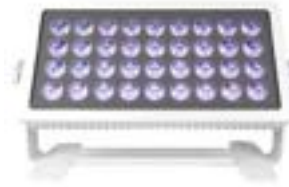

3,612.00

COLORISTLINE6QA LED Linear Wash
-150W LED Source: 6 x 15W RGBA Quad Color
Installed Optics: 15 °
Lumens: 948
Base Illuminance: 781 Lux @ 5m
Efficacy: 18.8 lm/W
IP65 – for temporary outdoor use only
Control Protocol: USITT DMX-512a
Control Channels: 4, 6, 10, 24 or 29
Input Voltage: Auto-ranging 100 to 240 VAC, 50/60 Hz
Item Code: 3610837