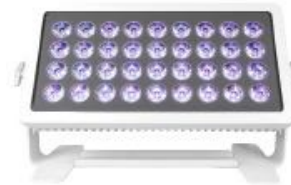

3,612.00

COLORISTLINE6QA LED Linear Wash
-150W LED Source: 6 x 15W RGBA Quad Color
Installed Optics: 15 °
Lumens: 948
Base Illuminance: 781 Lux @ 5m
Efficacy: 18.8 lm/W
IP65 – for temporary outdoor use only
Control Protocol: USITT DMX-512a
Control Channels: 4, 6, 10, 24 or 29
Input Voltage: Auto-ranging 100 to 240 VAC, 50/60 Hz
Item Code: 3610837